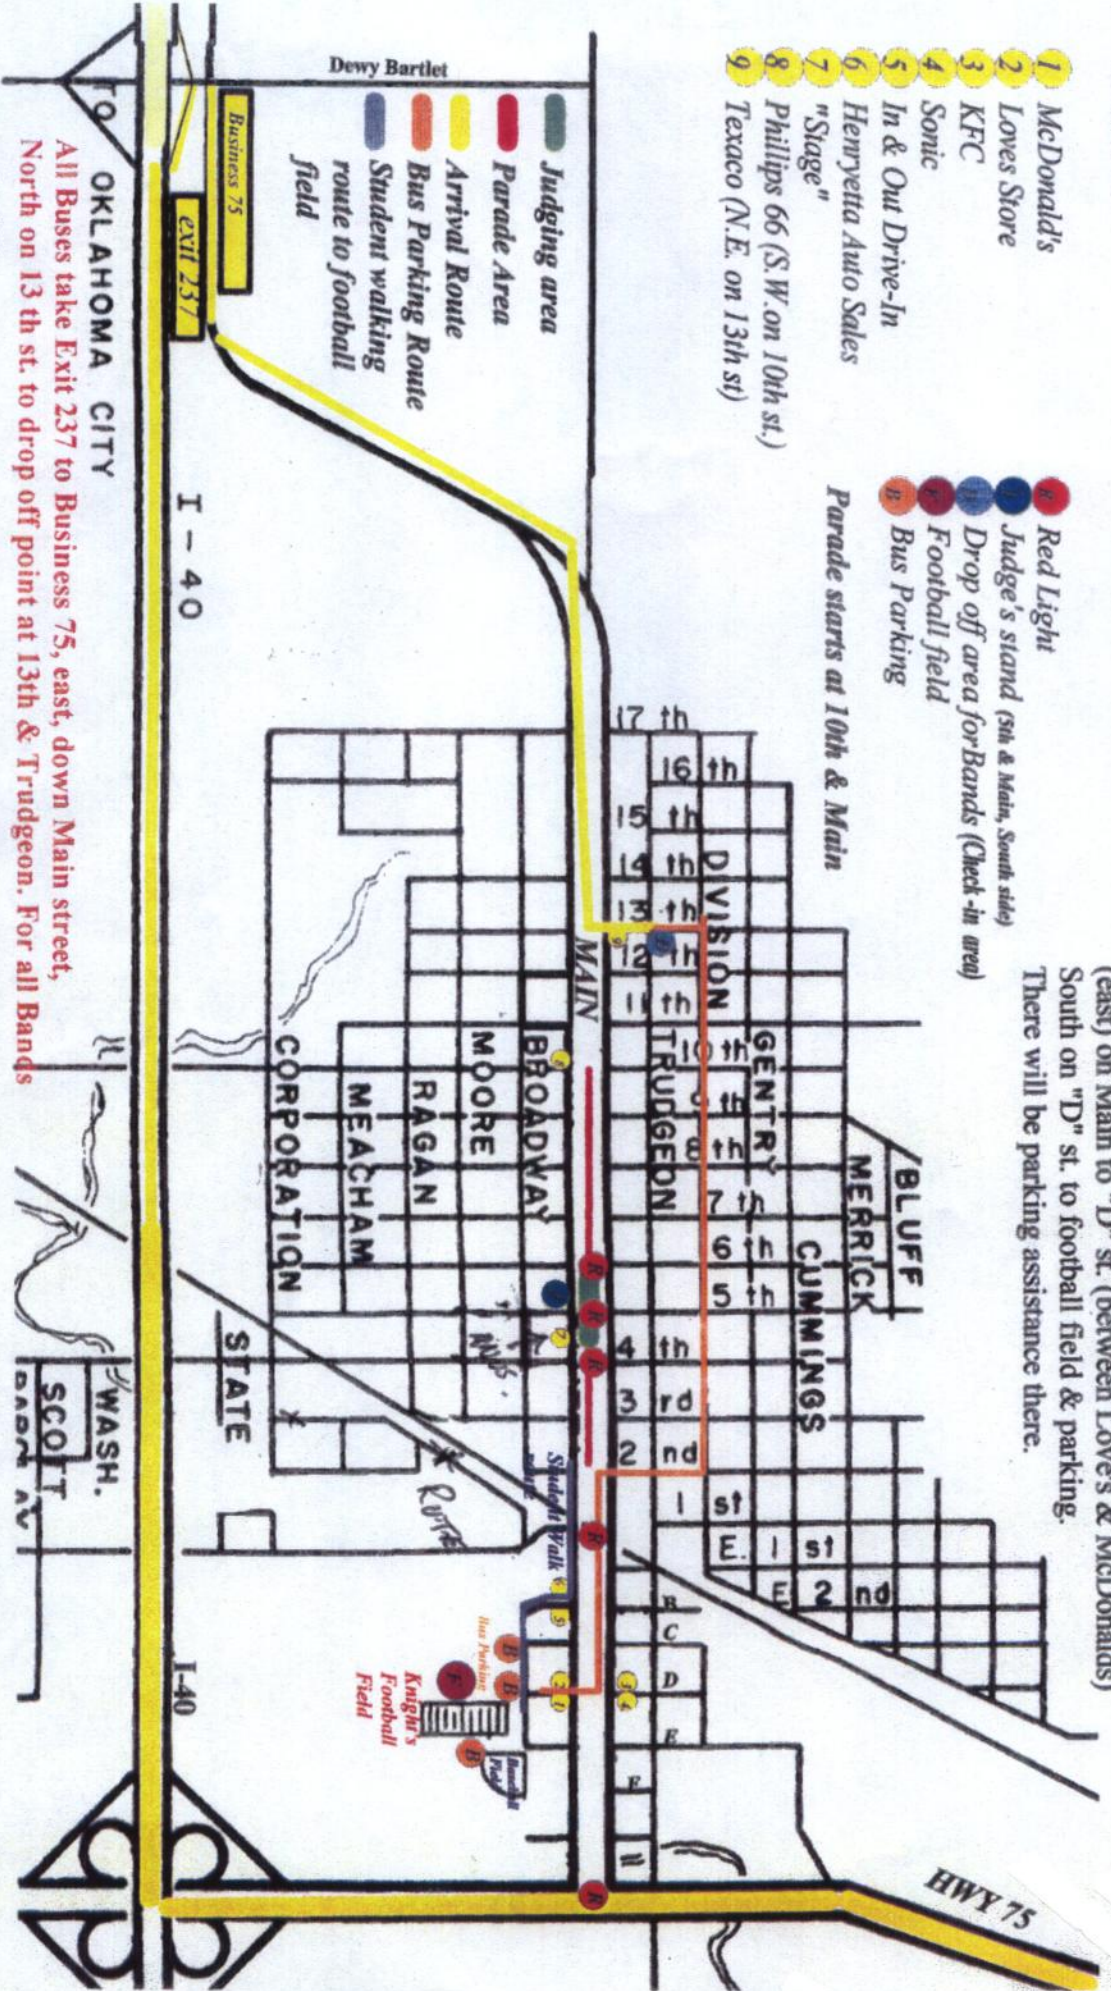

Landmarks

- 1 McDonald's
- 2 Loves Store
- 3 KFC
- 4 Sonic
- 5 In & Out Drive-In
- 6 Henryetta Auto Sales
- 7 "Stage"
- 8 Phillips 66 (S.W. on 10th st.)
- 9 Texaco (N.E. on 13th st)

- Red Light
- Judge's stand (5th & Main, South side)
- Drop off area for Bands (Check-in area)
- Football field
- Bus Parking

Parade starts at 10th & Main

Bus Route to Parking, After Drop-off of students.
 1/3th st. to Division (east), to 2nd st. (south),
 (east) on Main to "D" st. (between Love's & McDonalds)
 South on "D" st. to football field & parking.
 There will be parking assistance there.

- Judging area
- Parade Area
- Arrival Route
- Bus Parking Route
- Student walking route to football field

cr:opetu 330
 afi-cto, clic

OKLAHOMA CITY
 All Buses take Exit 237 to Business 75, east, down Main street,
 North on 13th st. to drop off point at 13th & Trudgeon. For all Bands